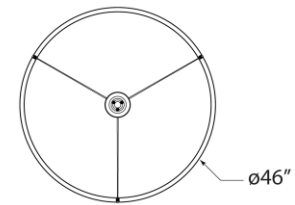

TEAR SHEET

Paxton 48" Ring Chandelier

Item # RL 5673NB

Designer: Ralph Lauren

Height: 20" - 123"

Width: 48"

Canopy: 6.75" Round

Finishes: NB, PN

Socket: Dedicated LED

Wattage: 95w (7600lm)

Weight: 38 Pounds

Front View

Bottom View