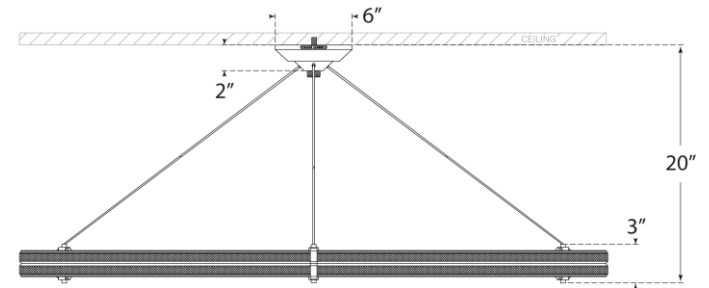

TEAR SHEET

Paxton 48" Ring Chandelier

Item # RL 5673NB

Designer: Ralph Lauren

Height: 20" - 123"

Width: 48"

Canopy: 6.75" Round

Finishes: NB, PN

Socket: Dedicated LED

Wattage: 95w (7600lm)

Weight: 38 Pounds

Front View

Bottom View